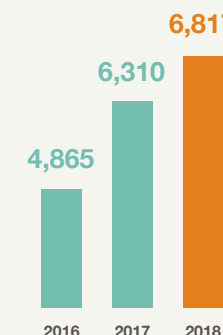

Homelessness in King County 2019

11,199

people were experiencing homelessness in King County on January 25, 2019.

5,971 ▲ 3%
sheltered

5,228 ▼ 17%
unsheltered

By the numbers.

2,451
individuals in families with children

▼ 7%

830
veterans

▼ 10%

1,089
unaccompanied youth and young adults

▼ 28%

82 /1089
minors

▼ 52%

We are housing more people every year.

17,992

total exits to permanent housing from our system in the last 3 years:

Join us.

Preventing and ending homelessness takes the whole community. Take action:

- Say hello
- Speak up
- Share time
- Rent or hire