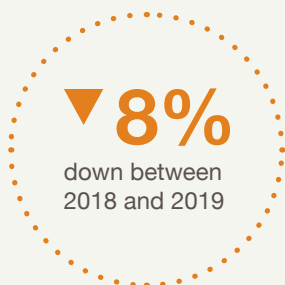

Homelessness in King County 2019

11,199

people were experiencing homelessness in King County on January 25, 2019.

5,971 ▲ 3%
sheltered

5,228 ▼ 17%
unsheltered

By the numbers.

2,451
individuals in families with children